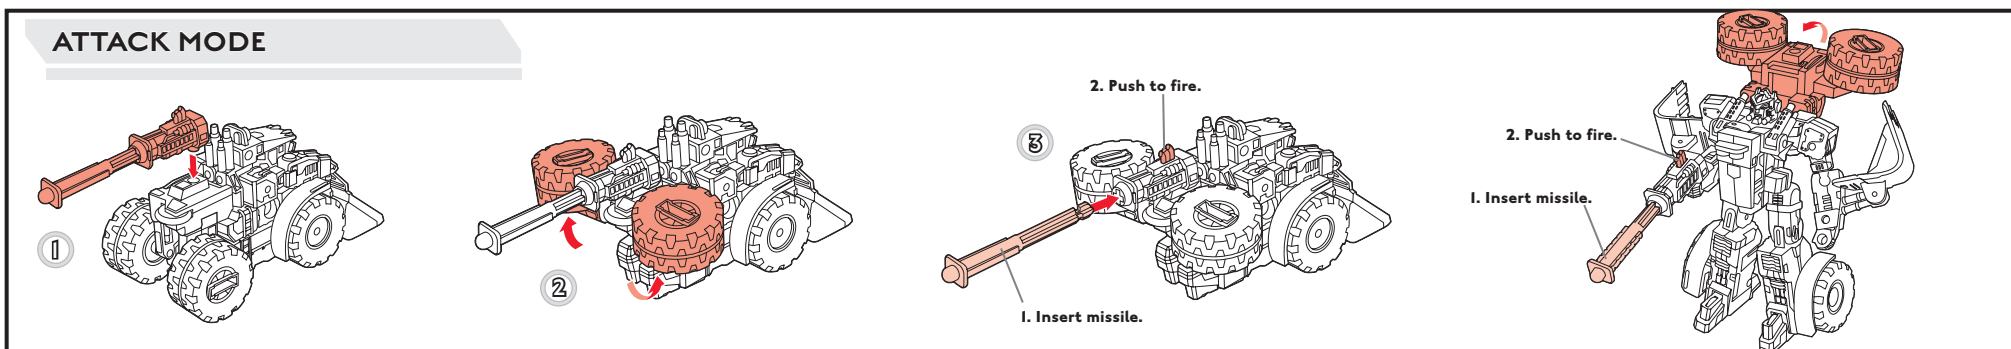

TRANSFORMERS

WARNING:
CHOKING HAZARD-Small parts.
Not for children under 3 years.
AGES 5+
83747/15200 Asst.

NOTE: Some parts are made to detach if excessive force is applied and are designed to be reattached if separation occurs. Adult supervision may be necessary for younger children.

TRANSFORMERS.COM

CHANGING TO ROBOT

ATTACK MODE

**KEY
ACTIVATED**

INSERT KEY TO
ACTIVATE FEATURES!

Not suitable for children under 3 years because of small parts - choking hazard.

**DREAMWORKS
PICTURES**

Some poses may require hand support.
© 2007 DreamWorks LLC and Paramount Pictures Corporation
© 2007 Hasbro. All rights reserved.
TM & © denote U.S. trademarks.
Manufactured under license from Tomy Company, Ltd.