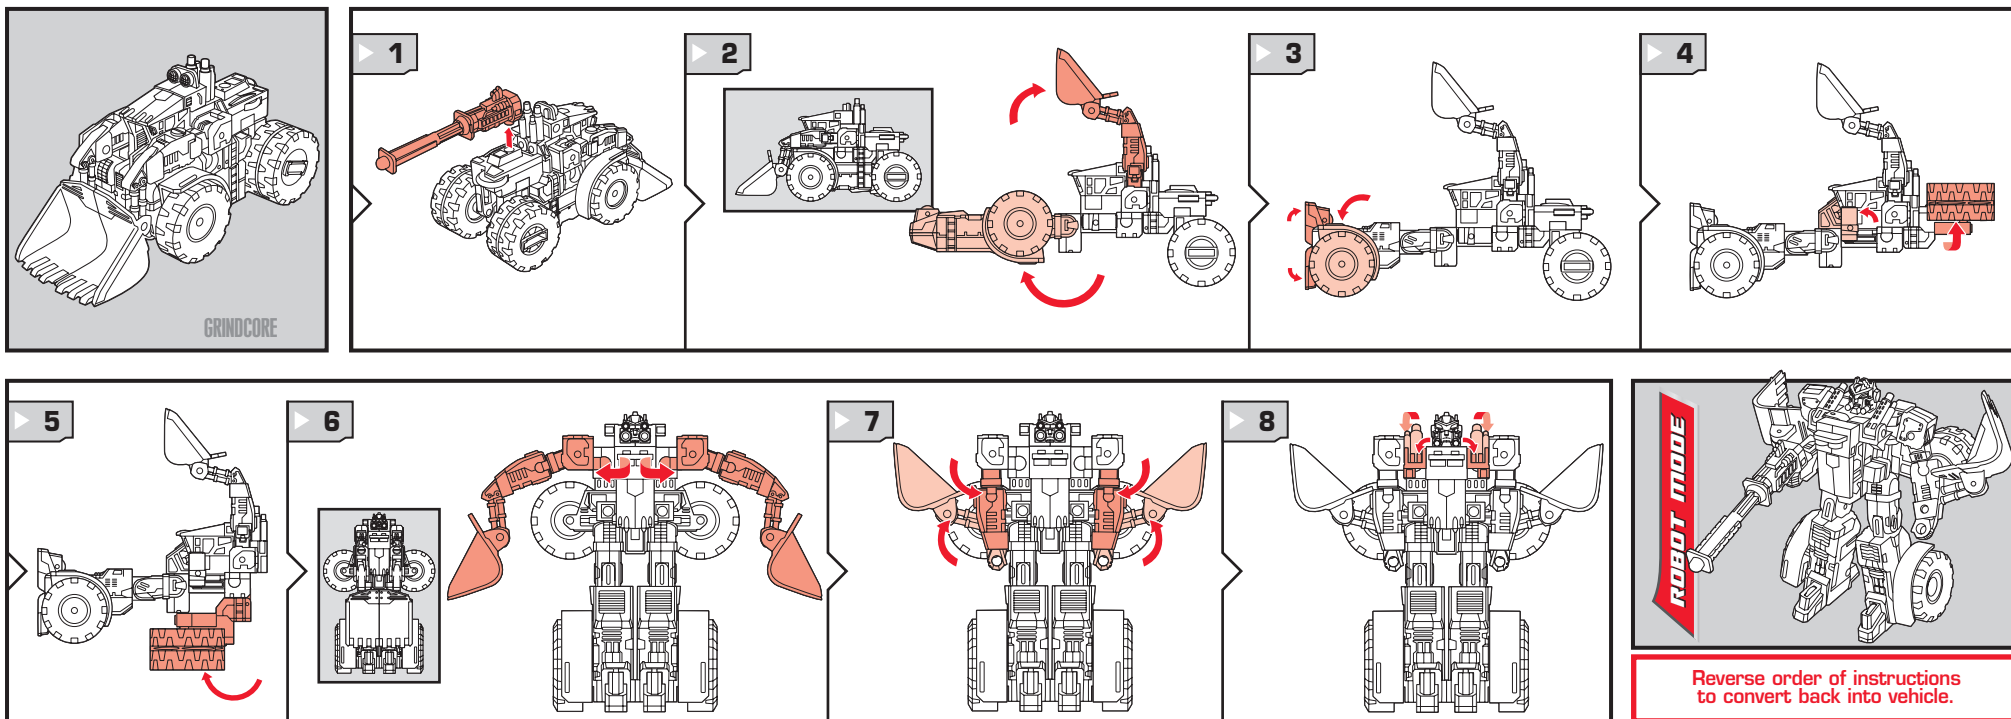

TRANSFORMERS

WARNING:
CHOKING HAZARD-Small parts.
Not for children under 3 years.
AGES 5+
83747/15200 Asst.

NOTE: Some parts are made to detach if excessive force is applied and are designed to be reattached if separation occurs. Adult supervision may be necessary for younger children.

TRANSFORMERS.COM

CHANGING TO ROBOT

ATTACK MODE

**KEY
ACTIVATED**

INSERT KEY TO
ACTIVATE FEATURES!

Not suitable for children under 3 years because of small parts - choking hazard.

**DREAMWORKS
PICTURES**

Some poses may require hand support.
© 2007 DreamWorks LLC and Paramount Pictures Corporation
© 2007 Hasbro. All rights reserved.
TM & © denote U.S. trademarks.
Manufactured under license from Tomy Company, Ltd.