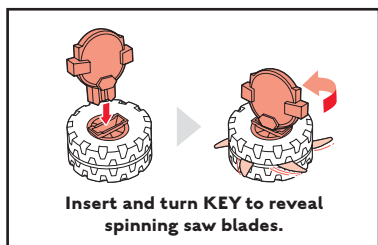

TRANSFORMERS.COM

CHANGING TO ROBOT

ATTACK MODE

**KEY
ACTIVATED**

INSERT KEY TO
ACTIVATE FEATURES!

Not suitable for children under 3 years because of small parts - choking hazard.

**DREAMWORKS
PICTURES**

Some poses may require hand support.
© 2007 DreamWorks LLC and Paramount Pictures Corporation
© 2007 Hasbro. All rights reserved.
TM & © denote U.S. trademarks.
Manufactured under license from Tomy Company, Ltd.